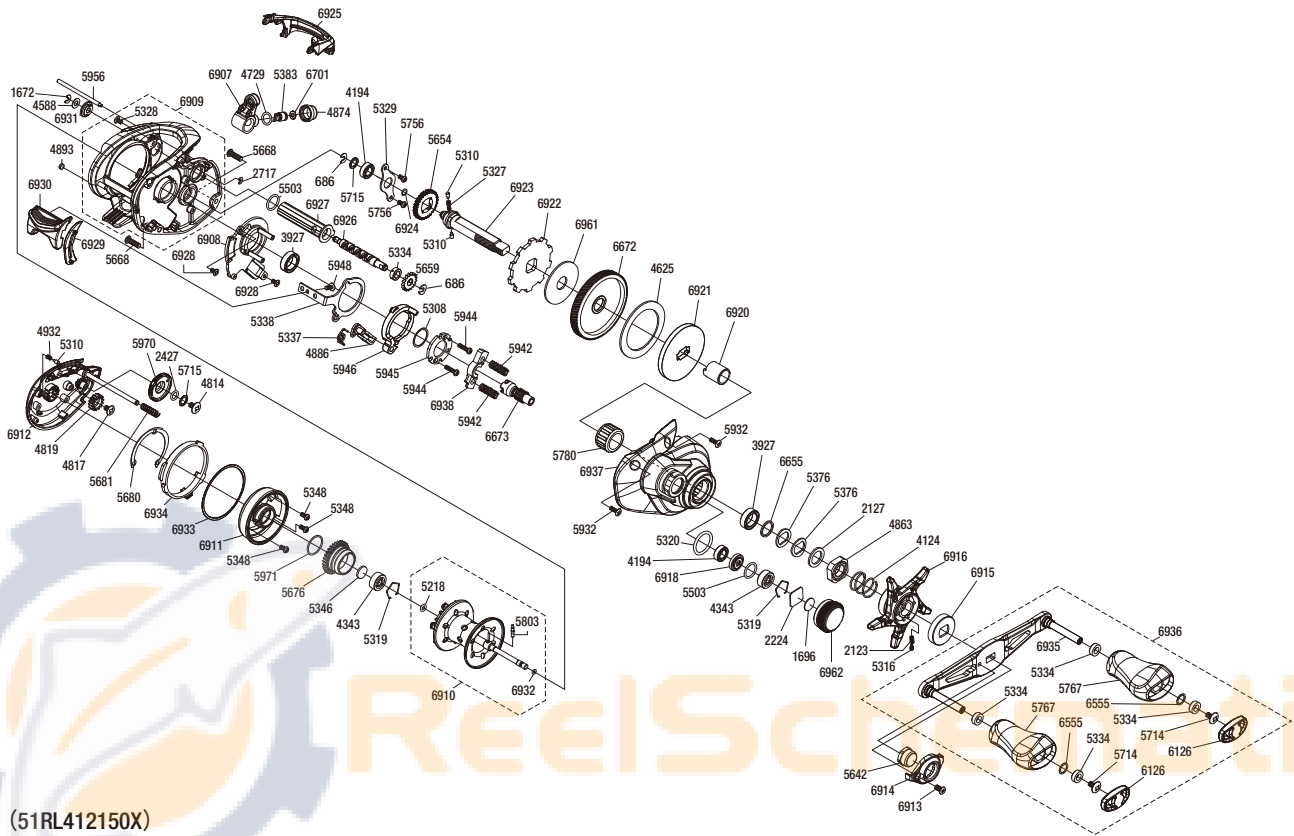

SHIMANO

CURADO MGL

CUMGL150HG

(51RL412150X)

Part No.	Description	Part No.	Description	Part No.	Description
BNT0686	E Lock	BNT5338	Clutch Plate	BNT6907	Line Guide Assembly
BNT1672	E Lock	BNT5346	Bearing Spacer	BNT6908	Clutch Guard Assembly
BNT1696	Cast Control Spacer (B)	BNT5348	Screw	BNT6909	Frame Assembly
BNT2123	Click Spring	BNT5376	Washer	BNT6910	Spool Assembly
BNT2127	Star Drag Spacer	BNT5383	Line Guide Pawl	BNT6911	Brake Case
BNT2224	Cast Control Spacer (A)	BNT5503	O Ring	BNT6912	Left Side Plate Assembly
BNT2427	O Ring	BNT5642	Handle Nut	BNT6913	Screw
BNT2717	E Lock	BNT5654	Idle Gear A	BNT6914	Handle Nut Plate
BNT3927	Ball Bearing	BNT5659	Idle Gear C	BNT6915	Star Drag Click Plate
BNT4124	Star Drag Spring	BNT5668	Screw	BNT6916	Star Drag
BNT4194	Ball Bearing	BNT5676	Brake Ring Gear	BNT6918	Bearing Spacer
BNT4343	Ball Bearing	BNT5680	Washer	BNT6920	Roller Clutch Inner Tube
BNT4588	Washer	BNT5681	Spring	BNT6921	Key Washer
BNT4625	Drag Washer C	BNT5714	Screw	BNT6922	Anti-Reverse Ratchet
BNT4729	O Ring	BNT5715	Washer	BNT6923	Drive Shaft
BNT4814	Screw	BNT5756	Screw	BNT6924	O Ring
BNT4817	Screw	BNT5767	Handle Knob	BNT6925	Level Wind Protector
BNT4819	Idle Gear	BNT5780	Roller Clutch Bearing	BNT6926	Worm Shaft
BNT4863	Star Drag Nut	BNT5803	Spool Clutch Pin	BNT6927	Level Wind Guard
BNT4874	Pawl Cap	BNT5932	Screw	BNT6928	Screw
BNT4886	Clutch Pawl Assembly	BNT5942	Yoke Spring	BNT6929	Clutch Bar Guide (B)
BNT4893	Washer	BNT5944	Screw	BNT6930	Clutch Button
BNT4932	Click Spring	BNT5945	Clutch Cam Retainer	BNT6931	Level Wind Guard Bushing
BNT5218	O Ring	BNT5946	Clutch Cam	BNT6932	O Ring
BNT5308	Washer	BNT5948	Screw	BNT6933	Washer
BNT5310	Idle Gear Pin	BNT5956	Stabilizer Bar	BNT6934	Left Side Plate Cam Lever
BNT5316	Click Pin	BNT5970	Brake Dial	BNT6935	Handle Shank Assembly
BNT5319	Bearing Retainer	BNT5971	O Ring	BNT6936	Handle Assembly
BNT5320	O Ring	BNT6126	Handle Knob Seal	BNT6937	Right Side Plate
BNT5327	Idle Gear Spring	BNT6555	Washer	BNT6938	Yoke
BNT5328	Screw	BNT6655	Washer	BNT6961	Drag Washer B
BNT5329	Drive Shaft Retainer	BNT6672	Drive Gear	BNT6962	Cast Control Cap
BNT5334	Bushing	BNT6673	Pinion Gear		
BNT5337	Clutch Pawl Spring	BNT6701	Washer		